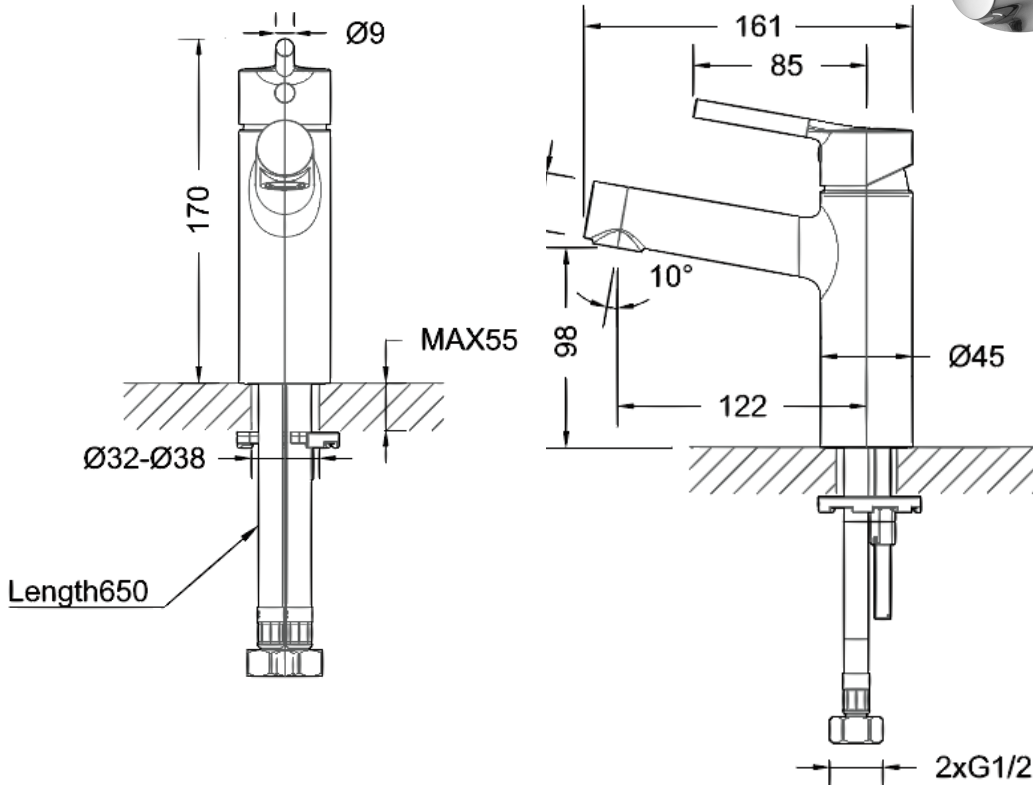

## AF-1000 Basin Mixer

**FINISH:** Chrome

**CONSTRUCTION:** Super Brass

**CARTRIDGE:** 35mm Ceramic

**CONNECTION:** 1/2" BSP Female

**WORKING PRESSURES:** 150 - 500 Kpa

**OPERATING TEMPERATURE:** 5°C - 70°C