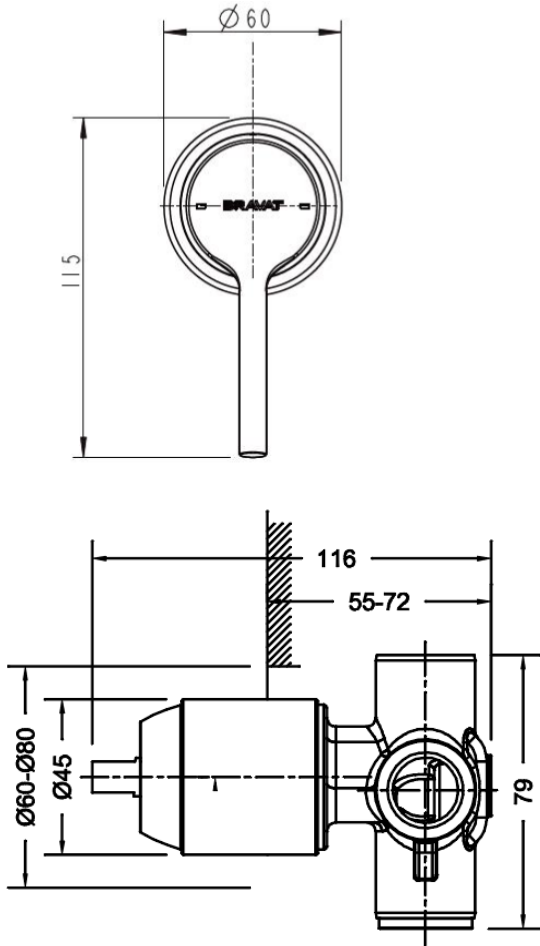

BRAVAT

BY DIETSCHKE  1873

AF-2000GM Shower Mixer

FINISH: Gun Metal

CONSTRUCTION: Super Brass

CARTRIDGE: 35mm Ceramic

CONNECTION: 1/2" BSP Female

WORKING PRESSURES: 150 - 500 Kpa