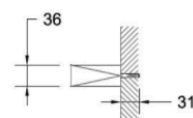

BRAVAT

BY DIETSCHKE  1873

DITR600GD

Diamond Towel Rail - 600mm

FINISH: GOLD

Bravat Care: For all domestic tap ware products include a 5 Year Parts and Labour warranty & Lifetime on Cartridge replacement* (Terms & Conditions Apply)