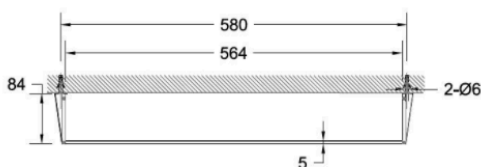

BRAVAT

BY DIETSCHKE  1873

DITR600GD

Diamond Towel Rail - 600mm

FINISH: GOLD

Bravat Care: For all domestic tap ware products include a 5 Year Parts and Labour warranty & Lifetime on Cartridge replacement* (Terms & Conditions Apply)