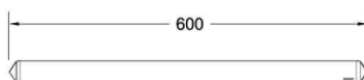

BRAVAT

BY DIETSCHKE  1873

DITR600GD

Diamond Towel Rail - 600mm

FINISH: GOLD

Bravat Care: For all domestic tap ware products include a 5 Year Parts and Labour warranty & Lifetime on Cartridge replacement* (Terms & Conditions Apply)