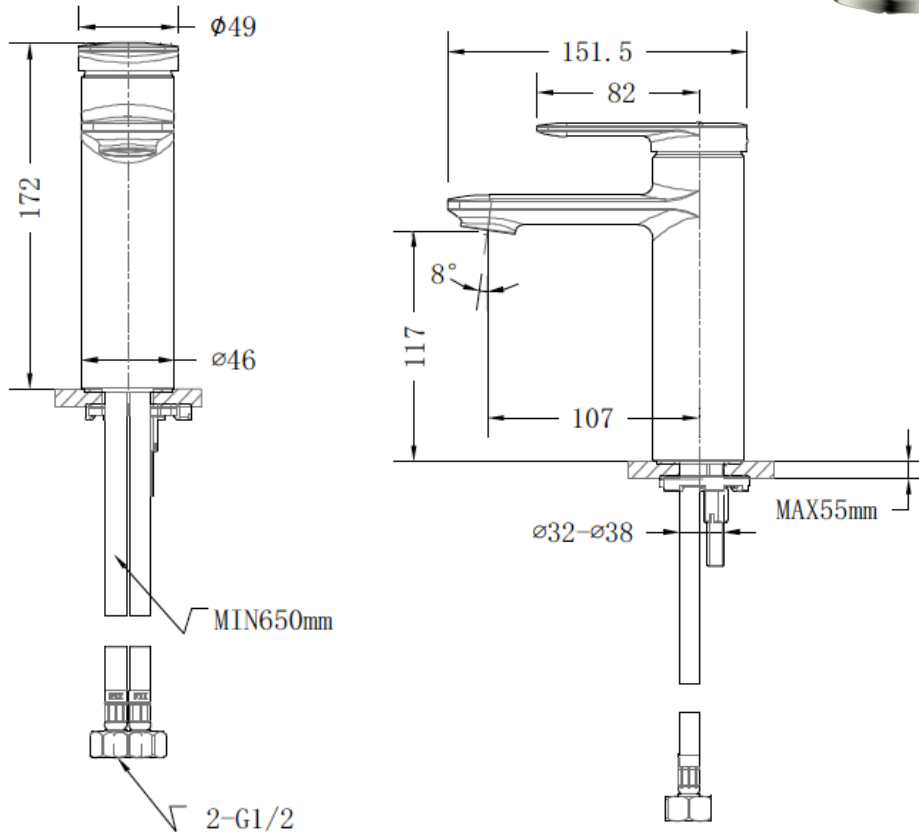

## EE-1000BN Basin Mixer

**FINISH:** Brushed Nickel

**CONSTRUCTION:** Super Brass

**CARTRIDGE:** 35mm Ceramic

**CONNECTION:** 1/2" BSP Female

**WORKING PRESSURES:** 150 - 500 Kpa

**OPERATING TEMPERATURE:** 5°C - 70°C