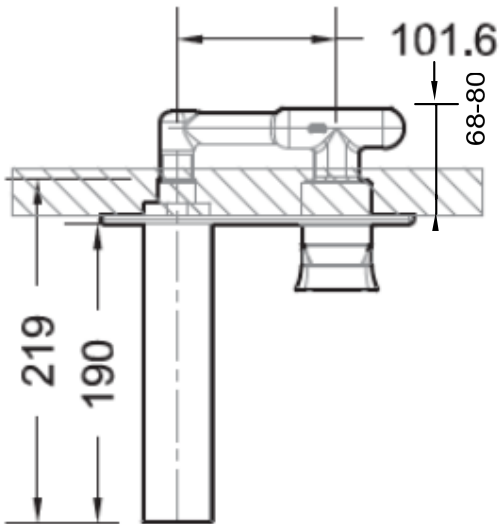

## EE-4000 Wall Basin Mixer

**FINISH:** Chrome

**CONSTRUCTION:** Super Brass

**CARTRIDGE:** 35mm Ceramic

**CONNECTION:** 1/2" BSP Female

**WORKING PRESSURES:** 150 - 500 Kpa

**OPERATING TEMPERATURE:** 5°C - 70°C