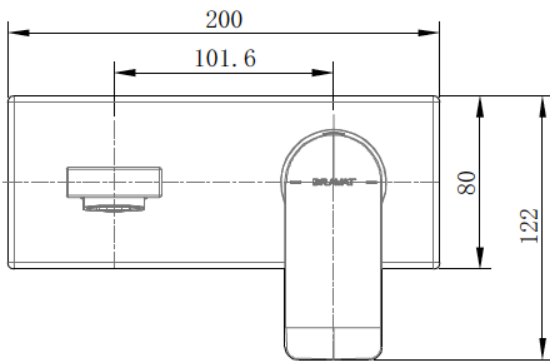

## EE-4000 Wall Basin Mixer

**FINISH:** Chrome

**CONSTRUCTION:** Super Brass

**CARTRIDGE:** 35mm Ceramic

**CONNECTION:** 1/2" BSP Female

**WORKING PRESSURES:** 150 - 500 Kpa

**OPERATING TEMPERATURE:** 5°C - 70°C