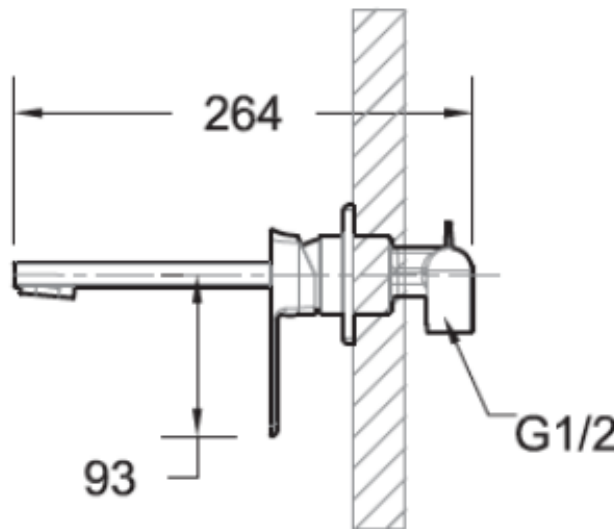

## EE-4000 Wall Basin Mixer

**FINISH:** Chrome

**CONSTRUCTION:** Super Brass

**CARTRIDGE:** 35mm Ceramic

**CONNECTION:** 1/2" BSP Female

**WORKING PRESSURES:** 150 - 500 Kpa

**OPERATING TEMPERATURE:** 5°C - 70°C